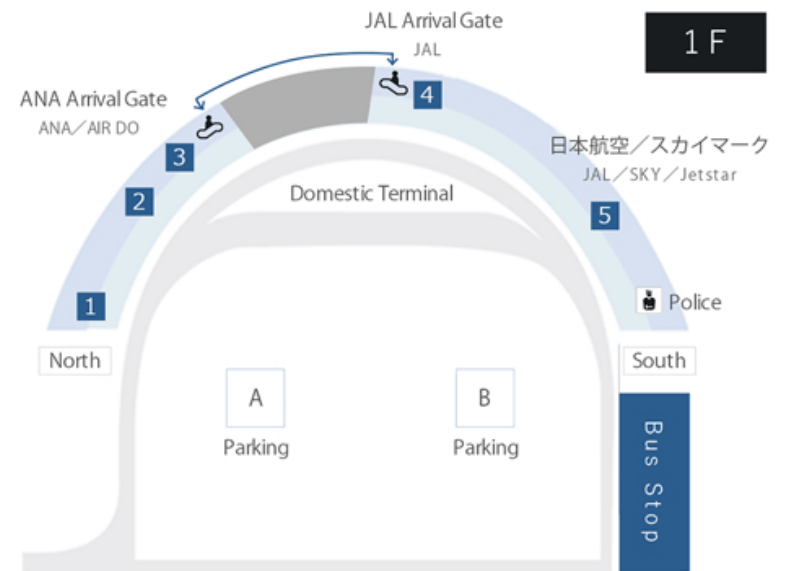

▼ New Chitose Airport (新千歳空港/Domestic)

*On the 1st floor, the dark gray zone of between 3 gate and 4 gate is not connected such as right side picture.
 *Due to the Domestic Building's architectural style, from Domestic Arrival 1/2/3 Gate (ANA / AIR DO) CANNOT go to south side directly. Guests must go to 2F Domestic Departures lobby firstly, then go down 1F Domestic Arrival 4/5 Gate (JAL / SKY / Jetstar).

▼ Minami Chitose Station (南千歳駅)

▼ Chitose Station (千歳駅)

In front of West Exit outside, shuttle bus stop is near Chitose Station Plaza building.