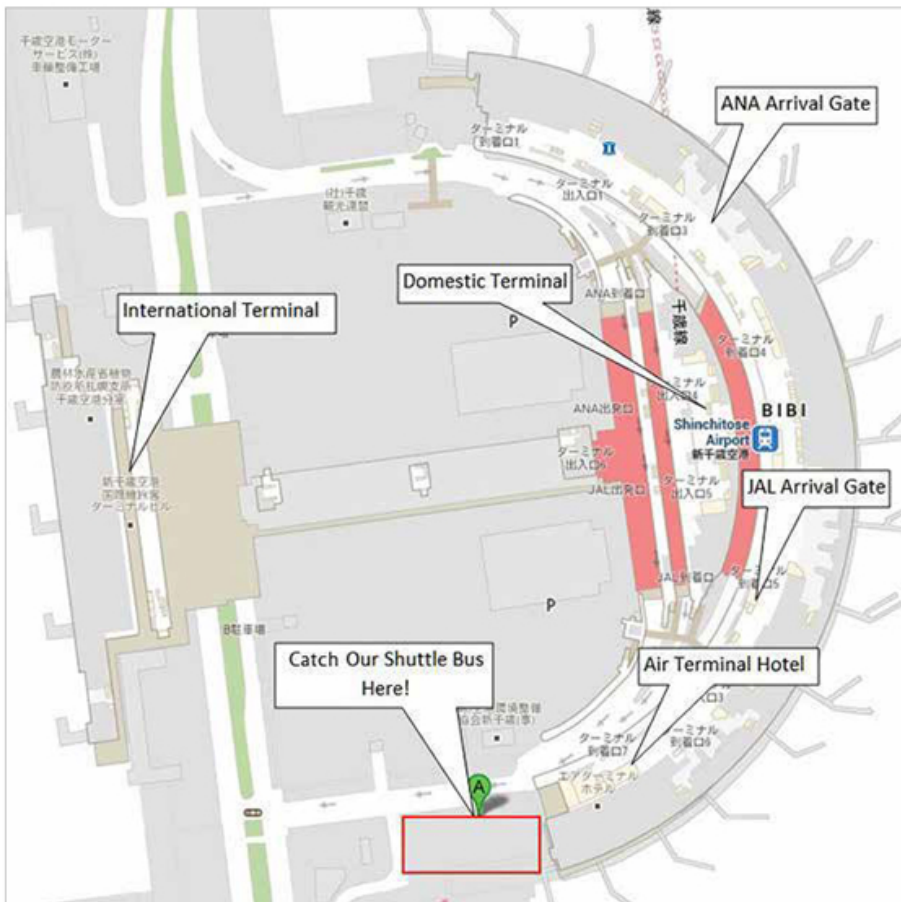

▼ New Chitose Airport (新千歳空港/Domestic)

*On the 1st floor, the dark gray zone of between 3 gate and 4 gate is not connected such as right side picture.
 *Due to the Domestic Building's architectural style, from Domestic Arrival 1/2/3 Gate (ANA / AIR DO) CANNOT go to south side directly. Guests must go to 2F Domestic Departures lobby firstly, then go down 1F Domestic Arrival 4/5 Gate (JAL / SKY / Jetstar).

▼ Minami Chitose Station (南千歳駅)

▼ Chitose Station (千歳駅)

In front of West Exit outside, shuttle bus stop is near Chitose Station Plaza building.